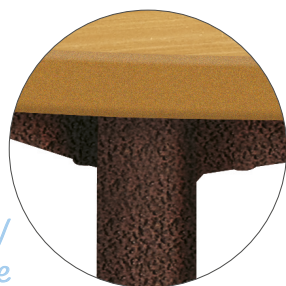

Antique Meeting Room Tables

PRODUCT INFORMATION SHEET

BSEN
1729
COMPLIANT

10
YEAR

Rectangular

45mm round
tube frame

Square

Solid 25mm MDF
tops with a hard
wearing laminate and
a matching coloured
2mm BURU edge

Contemporary meeting room
range of tables

Circular

Arc*

MDF Profile edge /
Black Copper Antique frame

BURU edge /
Black Antique frame

End Of Life Recycling Suggestions

All Metalliform products can be disassembled into their component parts (Wood, Metal & Plastic) and responsibly recycled through specialist service providers.

BCA Black Copper Antique	BA Black Antique
---------------------------------	-------------------------

Rectangular and Square Meeting Table are only available with BURO edges.
Orders are non-returnable.